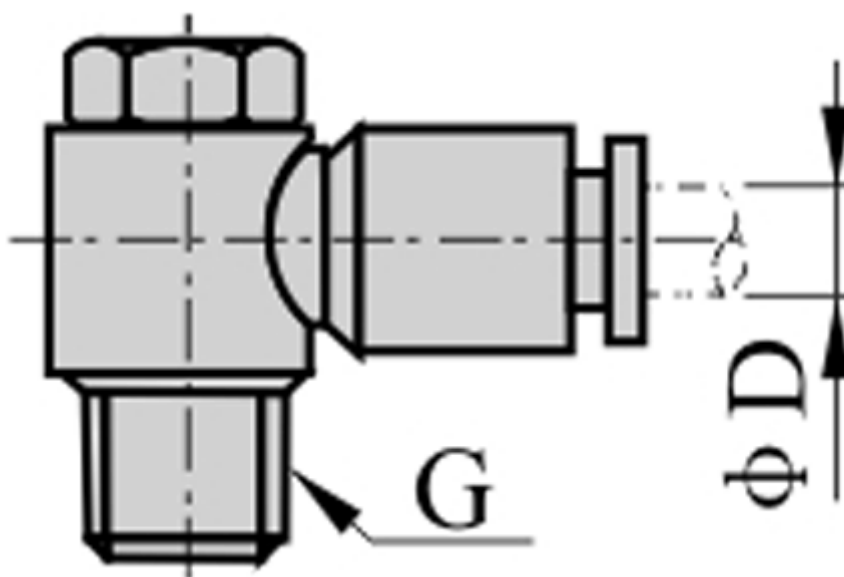

Data Sheet

Article number: 58EPH804

Description: Fitting EPH804 Banjo connector
Male thread 1/2", tube diameter 8

Measures

D = 8
Thread = 1/2"